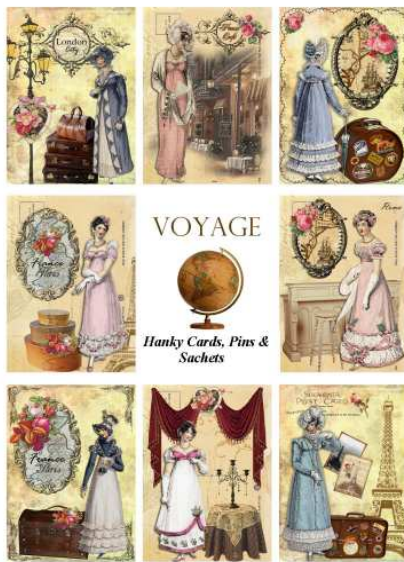

Once Upon A Time

http://www.momentsinthyme.com/Products-Paper_Doll_Gifts.html

Old-Time Paper Doll Cards

Paper Doll Gifts shown include one doll, backed with flannel, four changes of clothing, a hat to match one of the dresses and a little kitty to be at her feet. A brief history of Paper Dolls is inside the card, which you can use for safe-keeping for the doll and her clothing. The gift set also includes a mailing envelope so that you can surprise someone special.

http://www.momentsinthyme.com/Products-Tea_Party_Gifts.html

Chintz Teapot Pins
Paper Doll Pins
Paper Doll Dress Pins
Bon Voyage Pins,
Thank You Pins,
Lady Rose Pins,
Thank You Pins,
New Baby Pins

http://www.momentsinthyme.com/Products-Tea_Party_Gifts.html

Lady Rose Collection

Bon Voyage Collection

The designs above are from our Lady Rose and Bon Voyage Collections. . Each design is available as a Hanky Card with matching lapel pin, a lavender filled sachet and a matching crochet edge hanky and a lapel pin. Tea envelopes are available as a gift set. Tea Envelopes can be personalized for you.